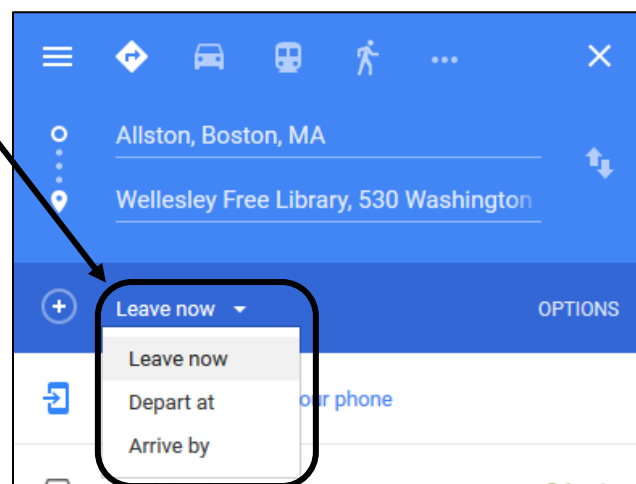

- Driving: 🚗
- Transit: 🚆
- Walking: 🚶
- Cycling: 🚲
- Flight: ✈️

Tools & Features:

- Add multiple destinations & reverse directions

- Route options – Click 'OPTIONS' to open the menu

- Personalize the timing of your trip – Click 'Leave now' for timing options to plan your trip

- Traffic – Google Maps automatically shows the traffic on the selected route.
 - The color code shows you the speed of traffic on the road.
 - Green: No traffic delays.
 - Orange: Medium amount of traffic.
 - Red: Traffic delays. The darker the red, the slower the speed of traffic on the road.