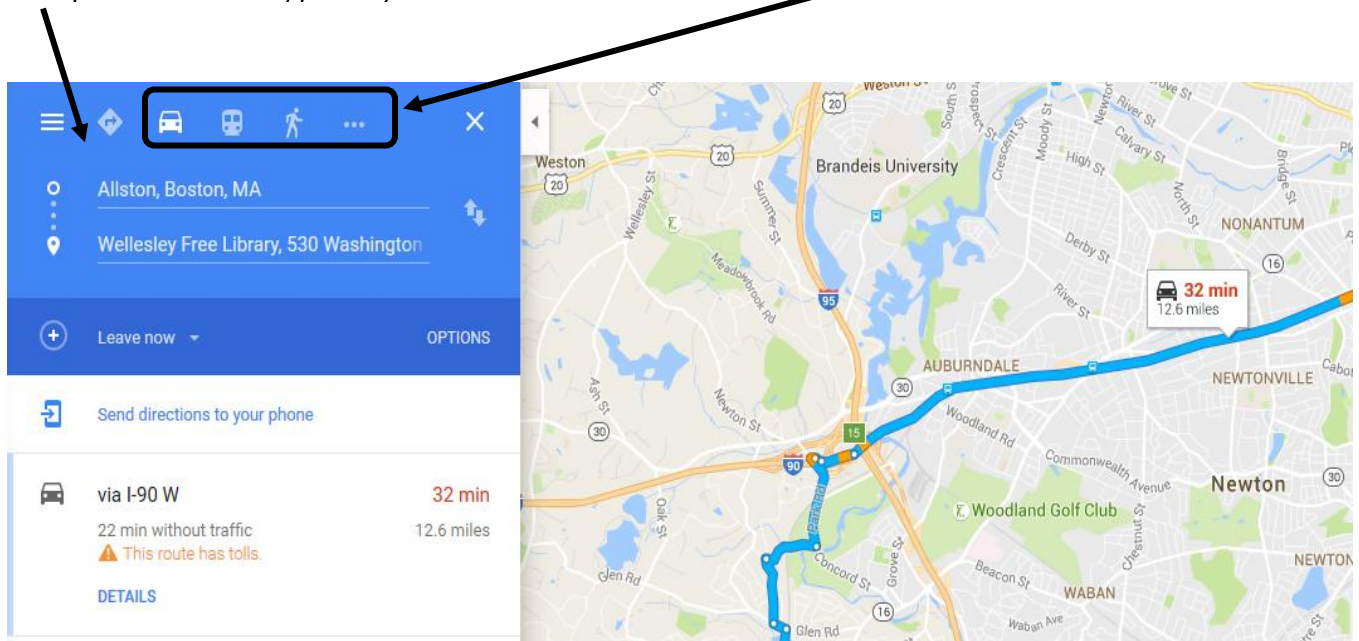

Find Your Way with Google Maps

Goals for this class:

- Search for directions to and from multiple locations.
- Search for amenities nearby.
- Utilize various features of Google Maps (i.e. Traffic, Public Transportation, Street View, etc.).
- Familiarity with the Google Maps mobile app.

Finding Directions:

- *Task:* Open Google Maps – www.google.com/maps
- Use the search bar to search for your destination. If you do not have the address type in the name of the business.
- *Task:* Search for “Wellesley Free Library”. Click on “Directions”. Select your mode of transportation then type in your home address.

- Traffic – Google Maps automatically shows the traffic on the selected route.
 - The color code shows you the speed of traffic on the road.
 - Green: No traffic delays.
 - Orange: Medium amount of traffic.
 - Red: Traffic delays. The darker the red, the slower the speed of traffic on the road.

- **Note:** Gray or blue lines on the map show your routes.
- Traffic incident symbols:
 - Accidents 
 - Construction 
 - Road closures 
 - Other incidents 
- **Print Directions**
 - In the top left, click the Menu .
 - Click **Print** . You can also press CTRL+P (for PC) or **command+P** (for Mac) on your keyboard to print.
- **Zoom & Street View**
 - In the bottom right, click + or - to zoom in or out on the map
 - Click and drag the map to move around the map
 - Street View: Drag the  onto the map where you want to view. In this view you can see storefronts, street corners and landmarks before you depart on your trip.
- Use the **“Nearby” function**: search for amenities close to a location by clicking on “Nearby” and using the search bar.
 - *Task: search for coffee near the Wellesley Free Library.*