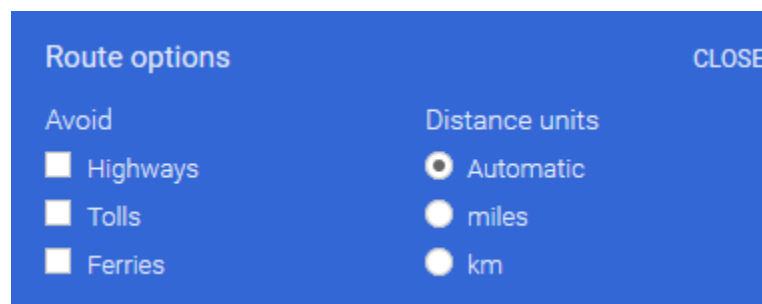

- Driving: 🚗
- Transit: 🚆
- Walking: 🚶
- Cycling: 🚲
- Flight: ✈️

Tools & Features:

- Add multiple destinations & reverse directions

- Route options – Click 'OPTIONS' to open the menu

- Personalize the timing of your trip – Click 'Leave now' for timing options to plan your trip

- Traffic – Google Maps automatically shows the traffic on the selected route.
 - The color code shows you the speed of traffic on the road.
 - Green: No traffic delays.
 - Orange: Medium amount of traffic.
 - Red: Traffic delays. The darker the red, the slower the speed of traffic on the road.